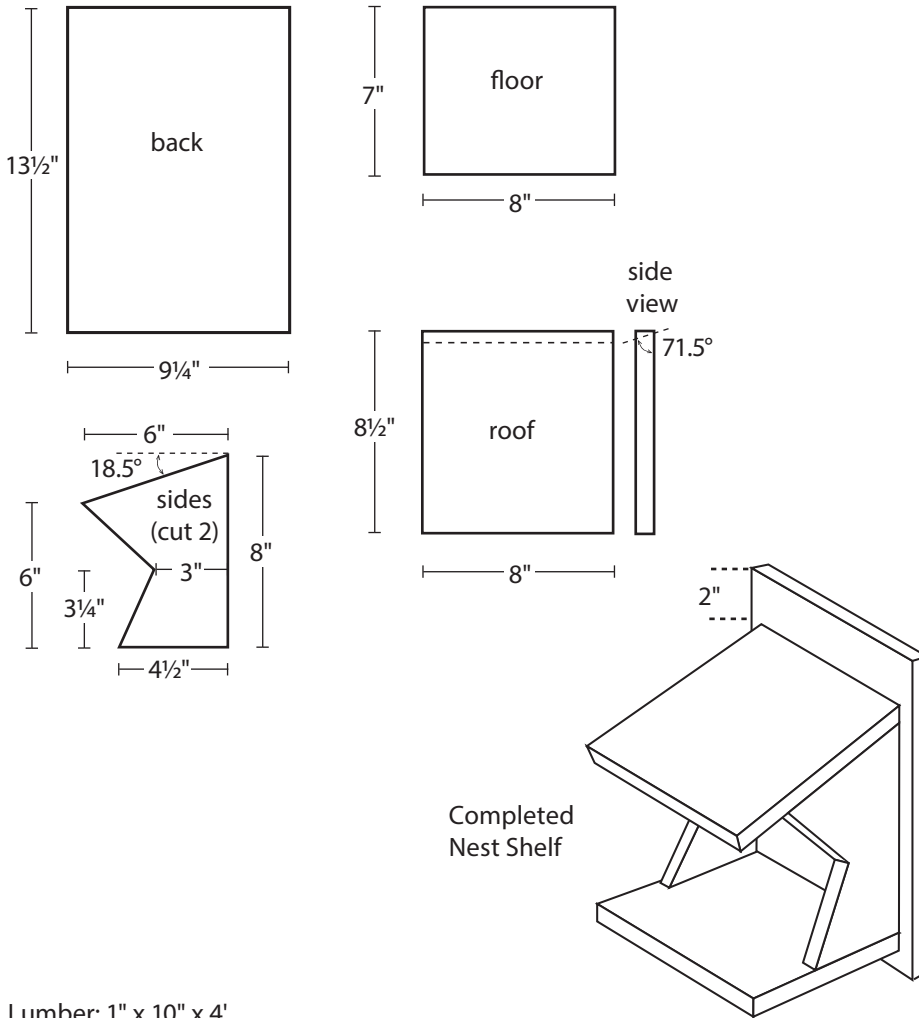

Nest Shelf

American Robin, Barn Swallow, Eastern and Say's Phoebes

American Robin

Lumber: 1" x 10" x 4'

Increase Your Chances of Nest Box Success!

Information on natural history, habitat, nest box placement, and management for Midwestern birds is available in *Woodworking for Wildlife*. Order at minnesotasbookstore.com