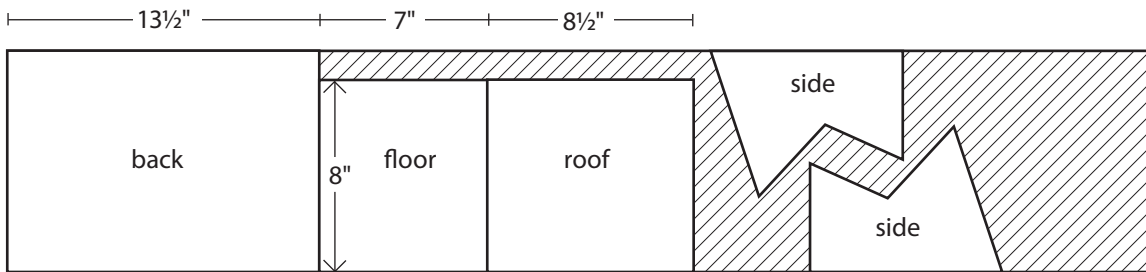

Nest Shelf

American Robin, Barn Swallow, Eastern and Say's Phoebes

American Robin

Lumber: 1" x 10" x 4'

Increase Your Chances of Nest Box Success!

Information on natural history, habitat, nest box placement, and management for Midwestern birds is available in *Woodworking for Wildlife*. Order at minnesotasbookstore.com